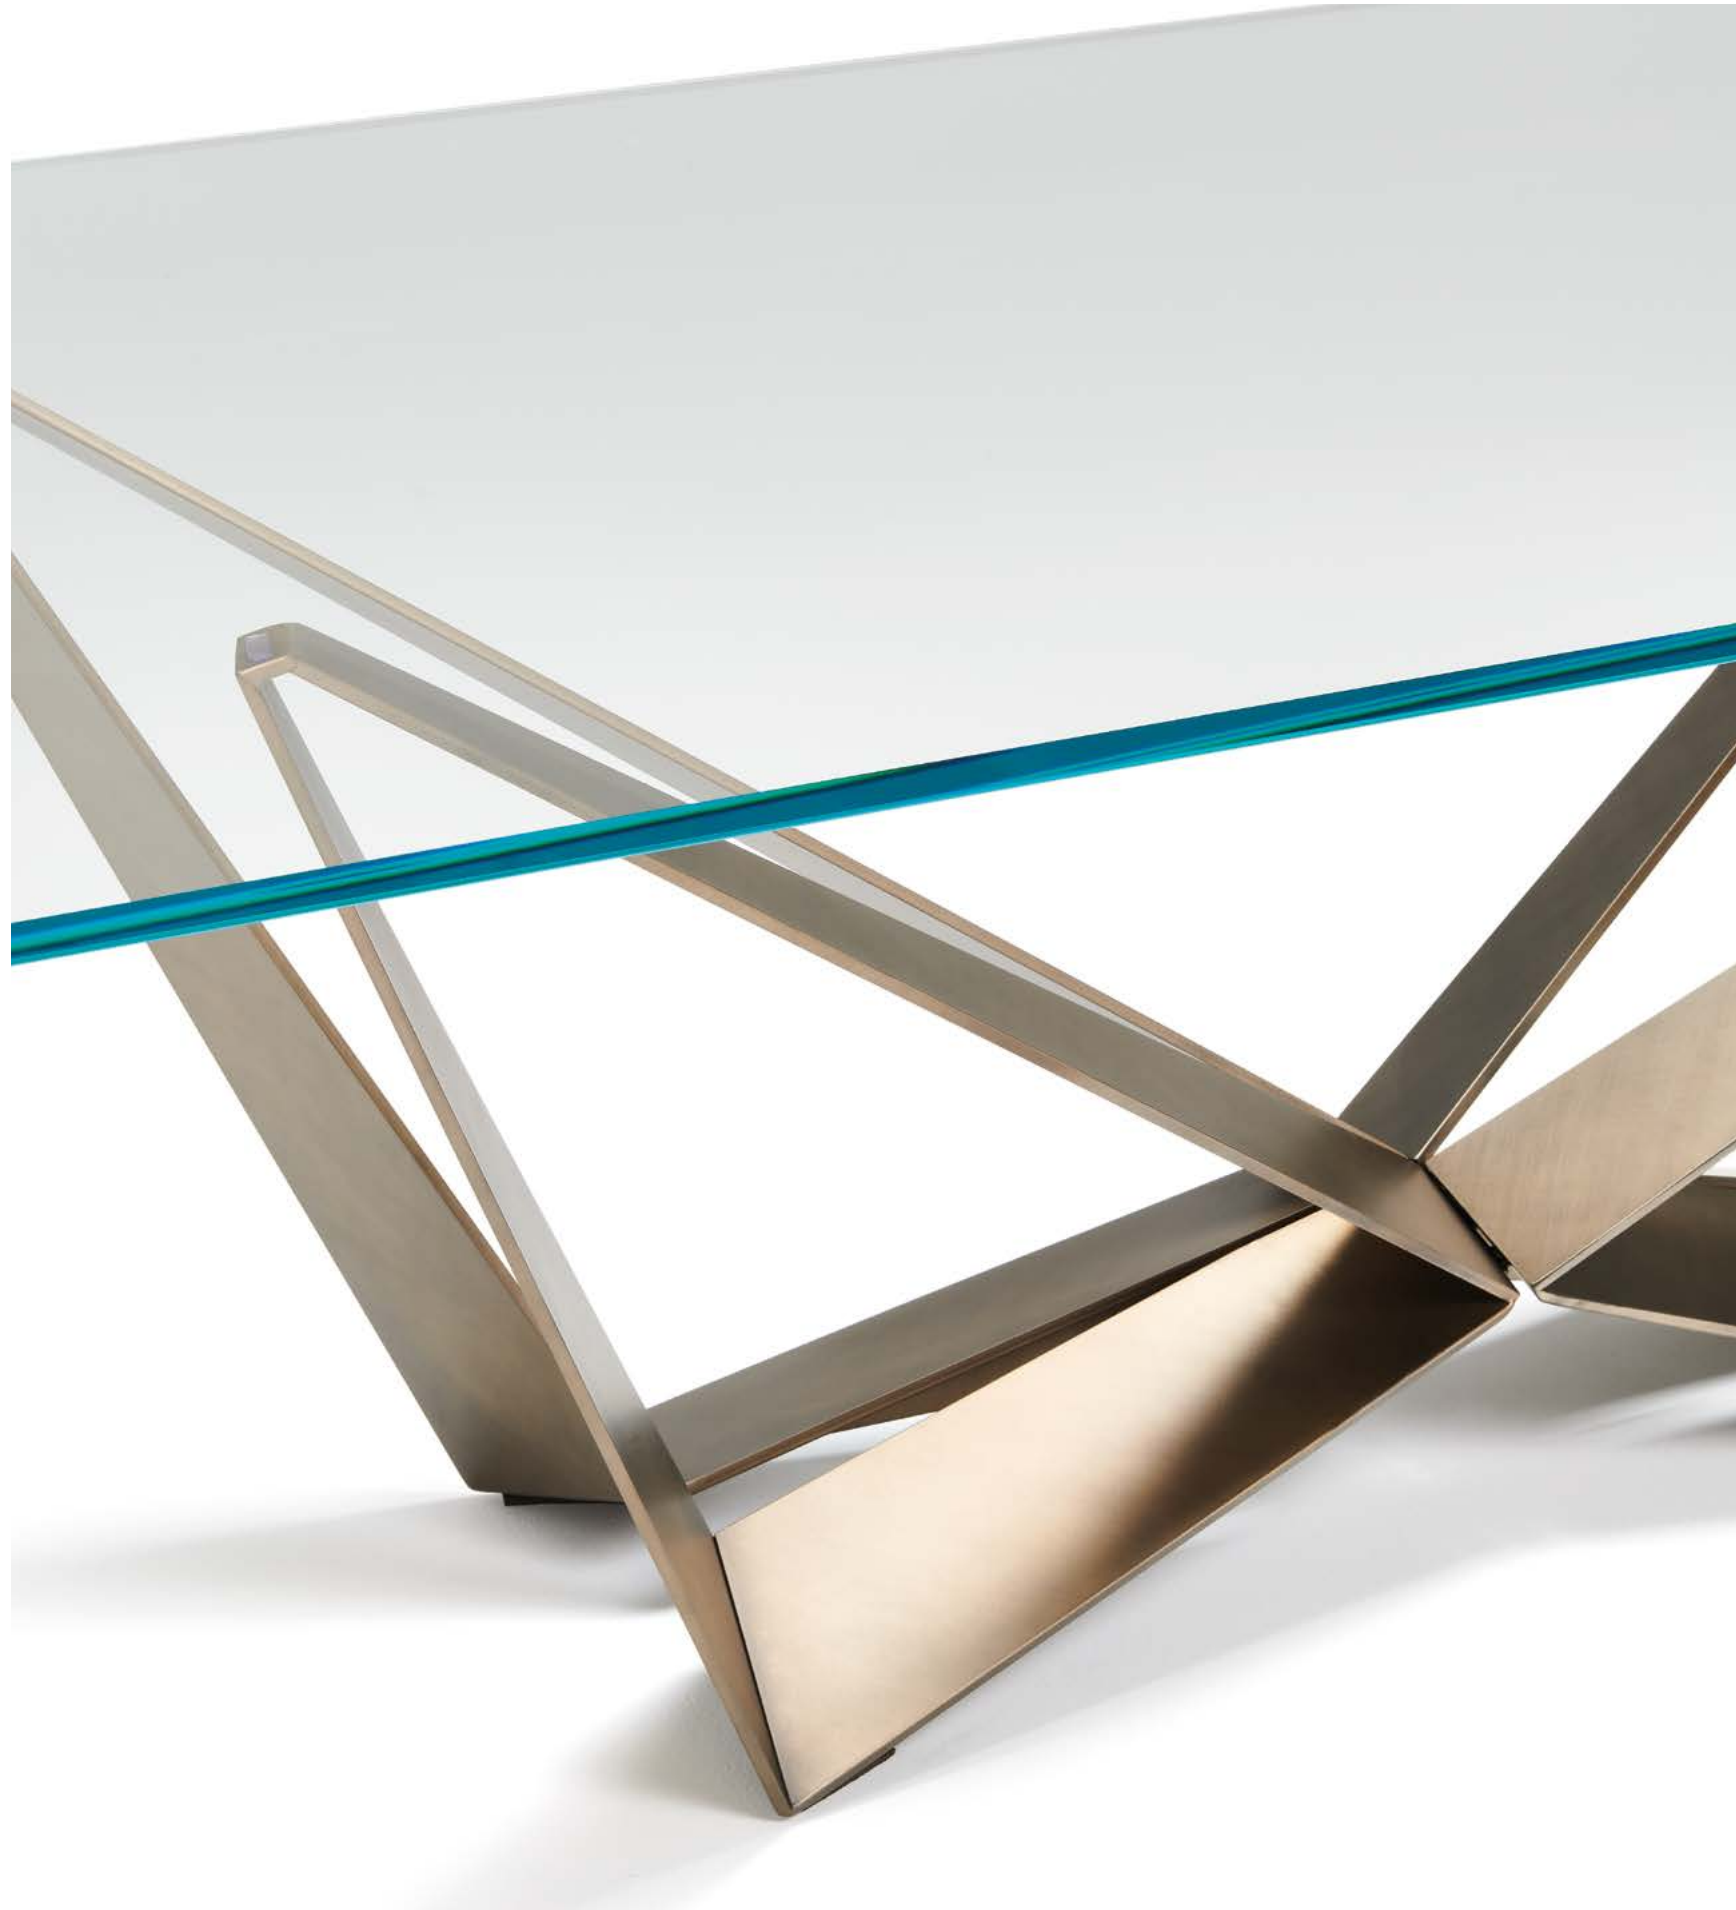

08 Chrome

06 Black Chrome

11 Satin Titanium

GFM70 Pearl Embossed Lacquered Steel

GFM11 Titanium Embossed Lacquered Steel

GFM69 Graphite Embossed Lacquered Steel

GFM73 Black Embossed Lacquered Steel

GFM18 Bronze Embossed Lacquered Steel

Brushed Brass

Brushed Bronze

Brushed Grey

Oxybrass