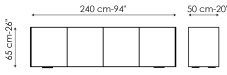

Data sheet

Width: 180cm
Depth: 50cm
Height: 65cm

Width: 180cm
Depth: 50cm
Height: 83cm

Width: 240cm
Depth: 50cm
Height: 65cm

Width: 240cm
Depth: 50cm
Height: 83cm

Top

Ceramic

Silk finish ceramic
Calacatta macchia
vecchia