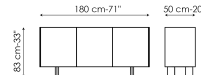

Data sheet

Width: 180cm
Depth: 50cm
Height: 65cm

Width: 180cm
Depth: 50cm
Height: 83cm

Width: 240cm
Depth: 50cm
Height: 65cm

Width: 240cm
Depth: 50cm
Height: 83cm

Top

Ceramic

Silk finish ceramic
Calacatta macchia
vecchia