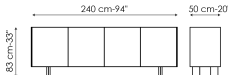

Data sheet

Width: 180cm
Depth: 50cm
Height: 65cm

Width: 180cm
Depth: 50cm
Height: 83cm

Width: 240cm
Depth: 50cm
Height: 65cm

Width: 240cm
Depth: 50cm
Height: 83cm

Top

Ceramic

Silk finish ceramic
Calacatta macchia
vecchia