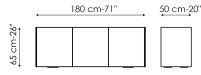

Data sheet

Width: 180cm
Depth: 50cm
Height: 65cm

Width: 180cm
Depth: 50cm
Height: 83cm

Width: 240cm
Depth: 50cm
Height: 65cm

Width: 240cm
Depth: 50cm
Height: 83cm

Top

Ceramic

Silk finish ceramic
Calacatta macchia
vecchia