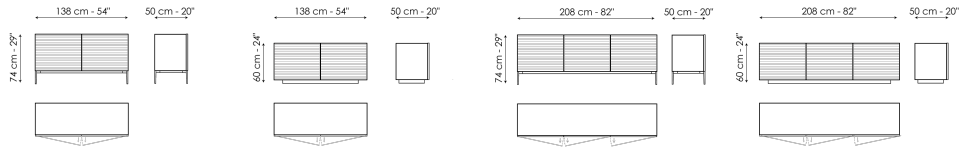

BONALDO

Ruler

A sideboard which, as its name indicates, is inspired by the world of geometry. The design of the Ruler sideboard is based on the concept of formal simplicity which is emphasized by the minimalist frame of the sideboard. The eye is drawn to the continuous lines running across the

doors which highlight the horizontal aspect of this item of furniture. Another signature feature of the Ruler sideboard is the combination of the wood of the frame and the metal and aluminium of the base and doors.

Data sheet

Ruler 138

Width: 138cm

Depth: 50cm

Height: 74cm

Ruler 138

Width: 138cm

Depth: 50cm

Height: 60cm

Ruler 208

Width: 208cm

Depth: 50cm

Height: 74cm

Ruler 208

Width: 208cm

Depth: 50cm