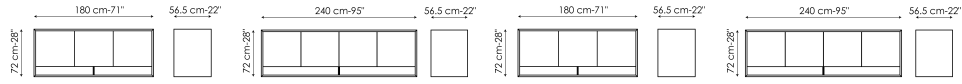

available in two elegant colours, able to integrate itself perfectly with the widest variety of styles. The internal shelves, in glass, make it possible to organise the contents in an orderly way. In the Sunrise Light version, with a light fitted in the visible compartment, the design assumes a further note of functionality and style.

Data sheet

Sunrise 180

Width: 180cm

Depth: 56.5cm

Height: 72cm

Sunrise 240

Width: 240cm

Depth: 56.5cm

Height: 72cm

Sunrise light 180

Width: 180cm

Depth: 56.5cm

Height: 72cm

Sunrise light 240

Width: 240cm

Depth: 56.5cm

Height: 72cm

Frame

Wood

Lacquered wood

Mat white

Lacquered wood

Mat anthracite

grey