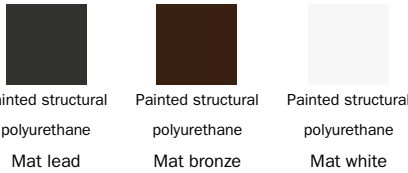

BONALDO

Vertigo

Inspired by the poster for Alfred Hitchcock's film of the same name, the Vertigo sideboard is distinguished by the soft wave that characterizes the front doors, creating a flow of movement on the surface that softens the rigorous design of the unit. The metal base consists of four seemingly slender feet that give the entire unit a sense of lightness. The Vertigo sideboard is available in three different colour combinations: white

lacquered wood outer frame, white lacquered structural polyurethane doors, white metal base or matt bronze lacquered wood outer frame, bronze lacquered structural polyurethane doors, bronze metal base or matt lead lacquered wood outer frame, lead lacquered structural polyurethane doors, lead metal base.

Outside frame

Wood

Lacquered wood Lacquered wood Lacquered wood
 Mat bronze Mat lead Mat white

Doors

Plastic

Painted structural polyurethane Painted structural polyurethane Painted structural polyurethane
 Mat lead Mat bronze Mat white

Base

Metal

Painted metal
Mat white

Plus Metal

Painted metal
Mat lead

Painted metal
Mat bronze

The samples above represent the complete range of materials and finishes available for this product (regardless of the top shape or size, in the case of tables). Fabrics, eco-leather, leather and emery leather shown in this website are a selection. Colors and finishes are approximate and may slightly differ from actual ones. Please visit Bonaldo dealers to see the complete sample collection and get further details about our products.