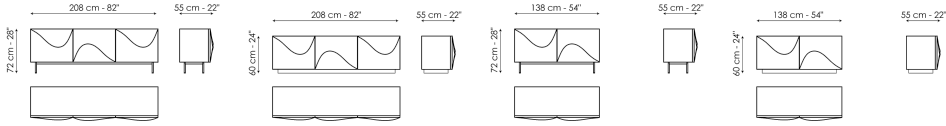

BONALDO

Vertigo

Inspired by the poster for Alfred Hitchcock's film of the same name, the Vertigo sideboard is distinguished by the soft wave that characterizes the front doors, creating a flow of movement on the surface that softens the rigorous design of the unit. The metal base consists of four seemingly slender feet that give the entire unit a sense of lightness. The Vertigo sideboard is available in three different colour combinations: white

Data sheet

Vertigo 208	Vertigo 208	Vertigo 138	Vertigo 138
Width: 208cm	Width: 208cm	Width: 138cm	Width: 138cm
Depth: 55cm	Depth: 55cm	Depth: 55cm	Depth: 55cm
Height: 72cm	Height: 60cm	Height: 72cm	Height: 60cm