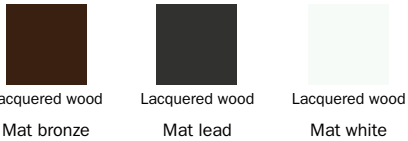

Outside frame

Wood

Lacquered wood   Lacquered wood   Lacquered wood
Mat bronze   Mat lead   Mat white

Doors

Plastic